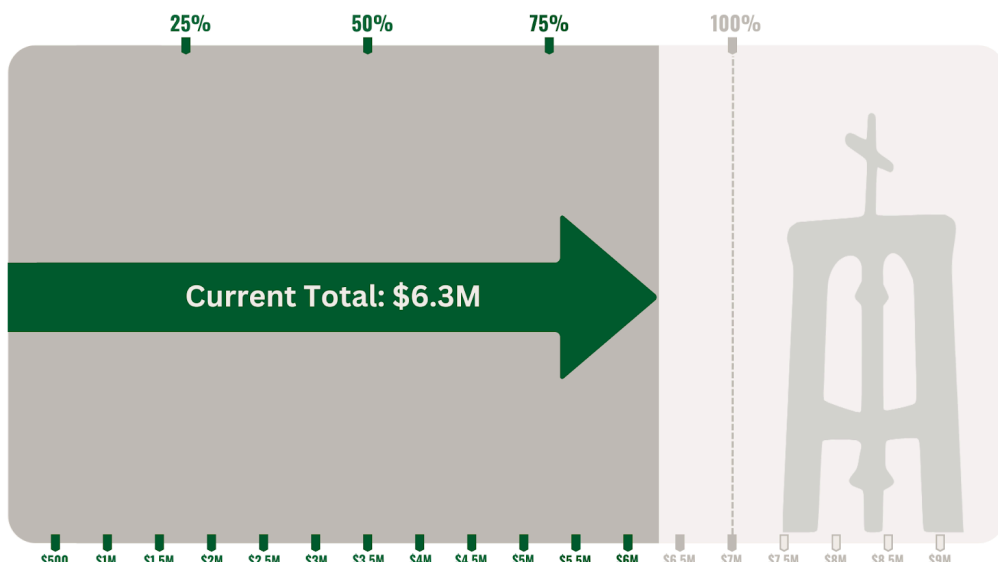

Extending the Mission ... Building on the Cornerstone of Christ campaign will bring us closer together and establish a more vibrant faith community.

One dimension of our relationship with Jesus Christ is coming to an awareness that all we are and all we have is from the Lord. We are called upon to be good stewards of the gifts that God has entrusted to our care. Stewardship is becoming partners in God's work on earth.

We are accountable for the proper management of our faith and spiritual gifts, our time, and the activities we pursue, our body and its mental and physical health, our talents, and the vocation to which we have been called, our finances and all the possessions we have accumulated, our relationships with family, friends, and community.

In each of our lives, the gifts of others have been extremely significant. Today, we accept the challenge to share and respond to our faith by building a new faith formation building and remodeling our sanctuary.

For those who have yet to receive a visit or who are thinking about an appropriate level of commitment to this remarkable effort, we ask that you give prayerful consideration to what Extending the Mission ... Building on the Cornerstone of Christ is about, and what it will mean for the future of our parish and Church. Your participation will help to make our parish campaign a success.

**Total Dollars
Pledged: $6,321,350**

**90% Towards
Minimum
Target Goal**