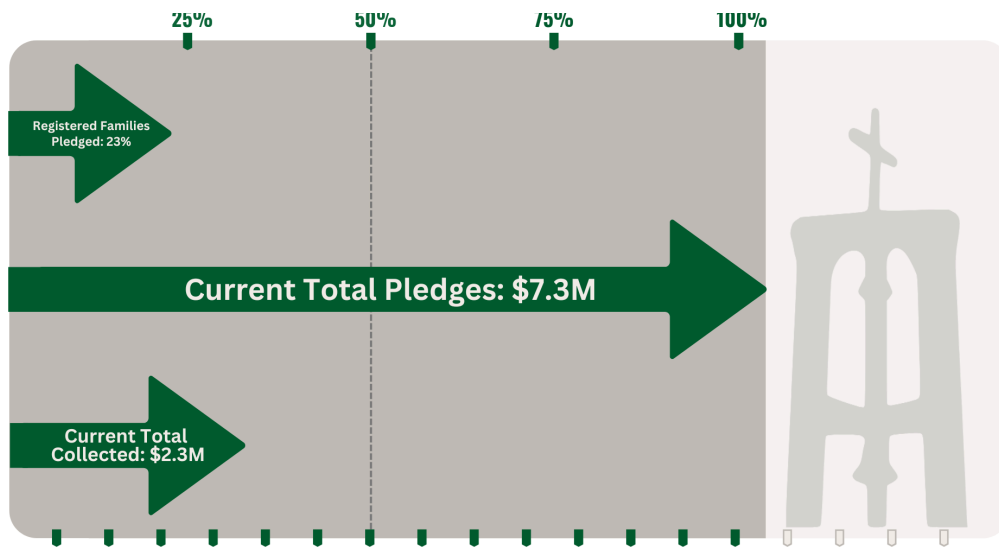

**Total Dollars
Pledged:
$7,297,100**

**23% Registered
Family
Participation**